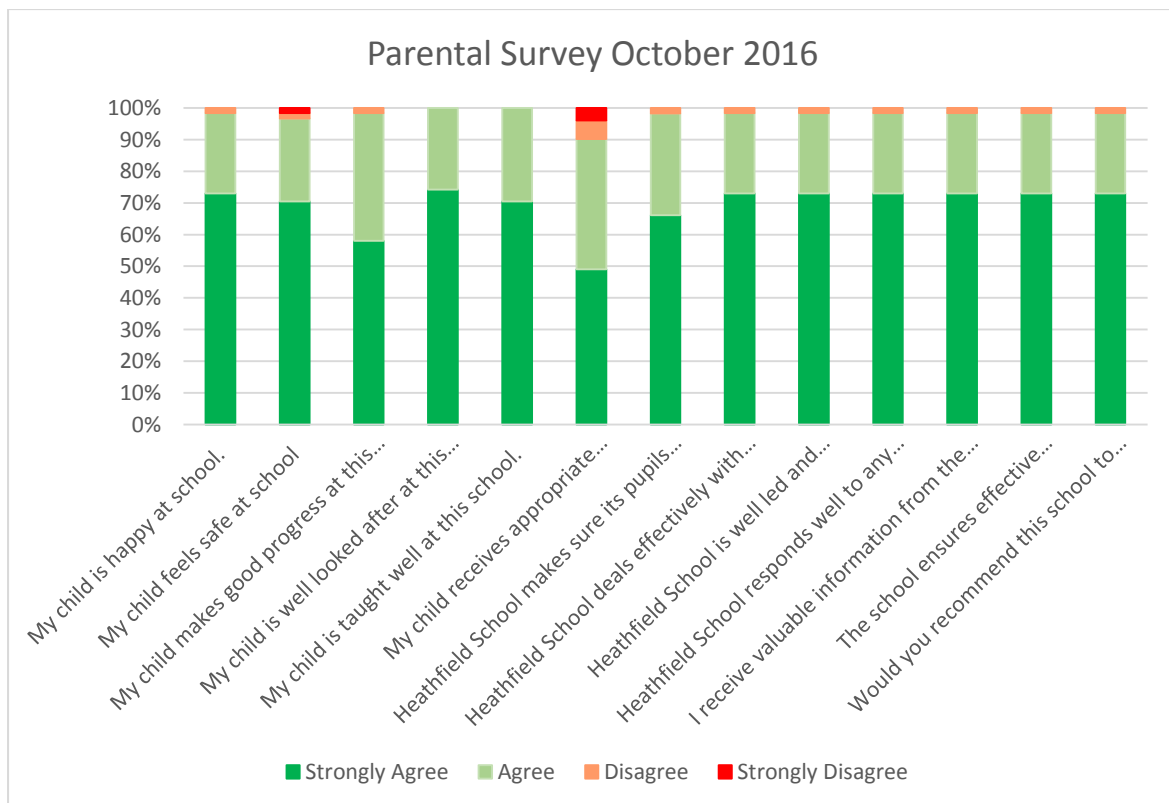

## Parental Survey October 2016

- There were 63 responses to the survey which is 58% of the cohort.
- Responses were extremely positive.
- For most questions there was a 90% agree or strongly agree response.
- The question with regards to the child receiving appropriate homework received the least positive response, however many parents chose not to answer this question.